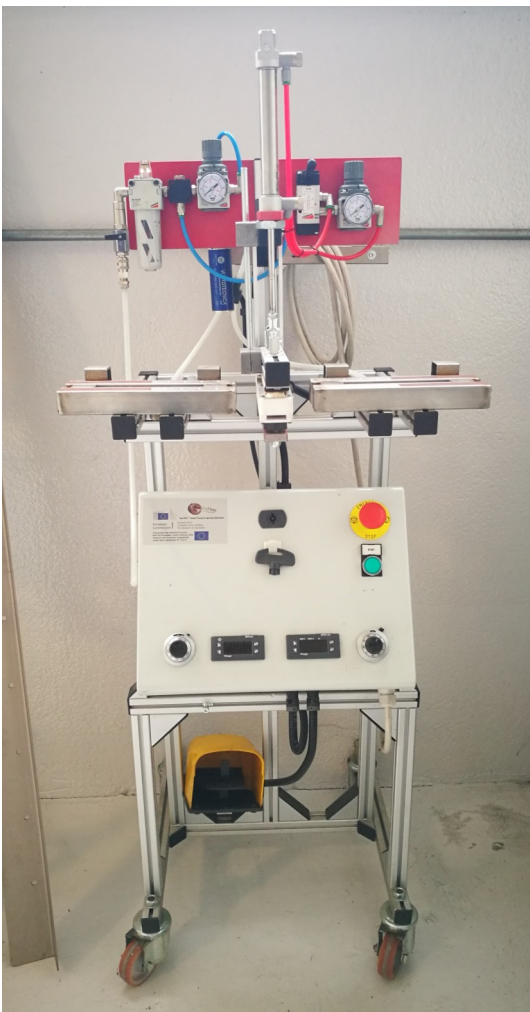

rif. 8.0000.22

This project has received funding from the European Union's Horizon 2020 research and innovation programme under Grant Agreement N.710279

ProPApp New PTFE Production Process for High Value Applications **WELDING MACHINES**

P.T.F.E. is known as non-weldeable , non-stickeable material.

We have developed two special welding machines for PTFE that allow to joint together PTFE tapes by the use of a thermo resistance.

The welding machines have also 4 wheels that allows it to be moved in the factory.

Main features:

Autotransformer 0.1 kW.

Programmable timer.

Command actuated with foot in safety condition.

All the tapes range weldable up to 1000mm lenght

For info mailto:
info@propapp.eu